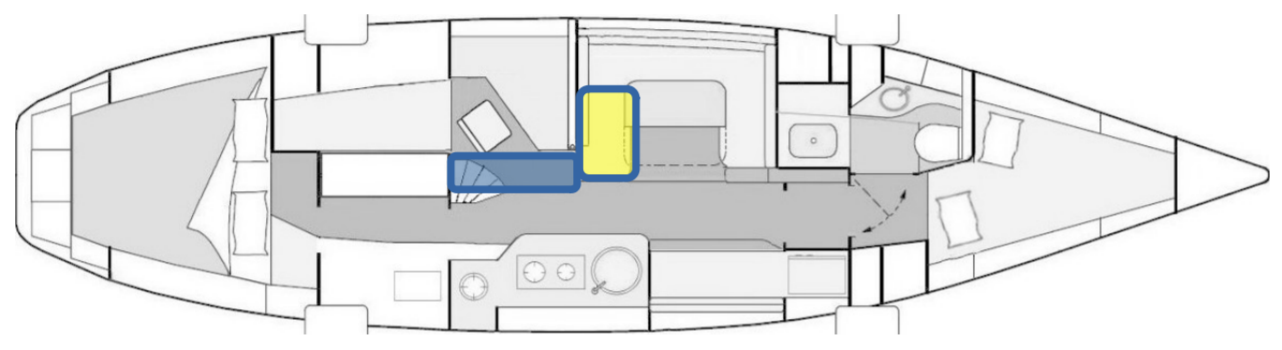

SHORE POWER

MPPT SOLAR CHARGE CONTROLLER

3-WAY SWITCH

RCCB 10A

24V 2000A DC-AC CONVERTER

AC DISTRIBUTION

HALYARD / SHEET WINCH

DC DISTRIBUTION PANEL

LOAD

SOLAR PANELS

ENGINE PANEL

EXHAUST TEMP.

24v 13A CHARGER

CHARGE/LOAD STOP RELAIS

YANMAR 3YM30 120A ALTERNATOR

LOAD

500A COULOMB COUNTERS

CHARGE

50Ah STARTER BATTERY

MACPLUS 12/24-30 DC-DC CHARGER

WIRELESS REMOTE CONTROL

2000A SHUNT

COPPERBAR 6X30

12V 10A CHARGER

12V 5A BILGEPUMP

JT-70 11KW JETTRUSTER

CONTROL BOX

CONTROL BOX

STERN-JET

BOW-JET

WIRELESS REMOTE CONTROL

WINDLASS RELAIS

1000W WINDLASS