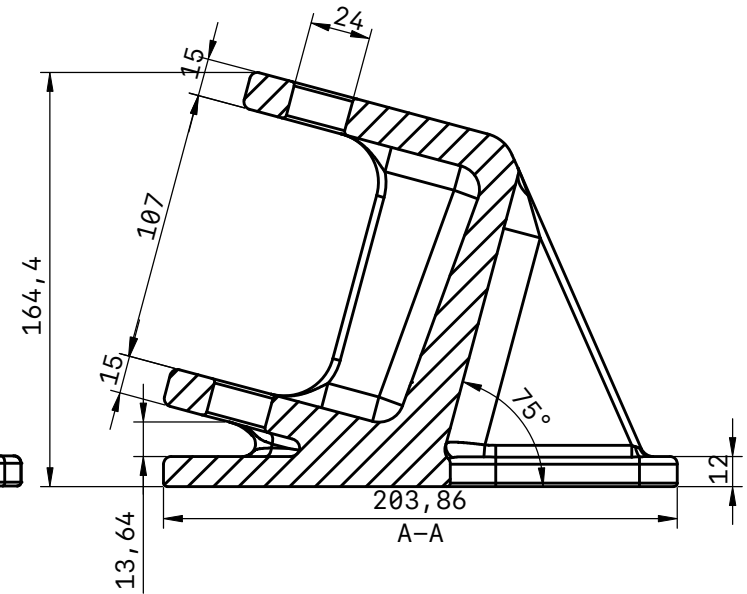

C

D

A

B

C

D

SCALE 1:5

TITLE		
Lummeifix75-13		
LAST UPDATED	UNITS	SHEET
03/18/22	mm	1 / 1
FIRST ANGLE PROJECTION	SCALE	SIZE
	1:3	A4