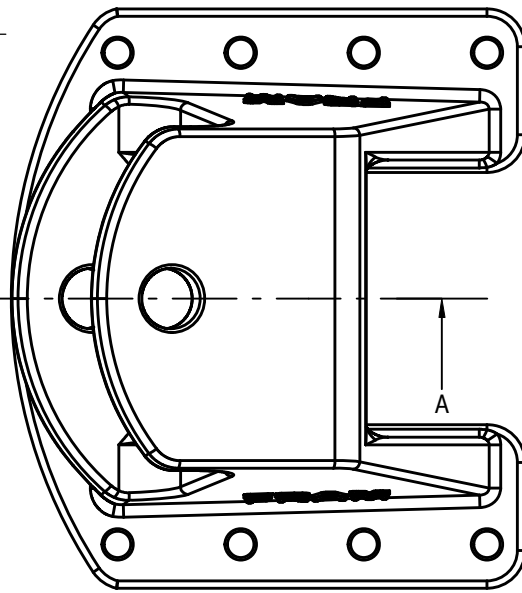

C

D

A

B

C

D

SCALE 1:5

TITLE		
Lummeifix75-13		
LAST UPDATED	UNITS	SHEET
03/18/22	mm	1 / 1
FIRST ANGLE PROJECTION	SCALE	SIZE
	1:3	A4