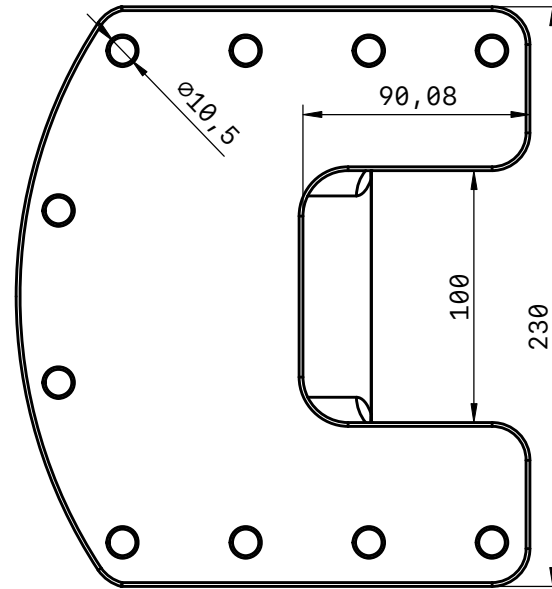

C

D

A

B

C

D

SCALE 1:5

TITLE		
Lummeifix75-13		
LAST UPDATED	UNITS	SHEET
03/18/22	mm	1 / 1
FIRST ANGLE PROJECTION	SCALE	SIZE
	1:3	A4

1

2

3

4

5

6