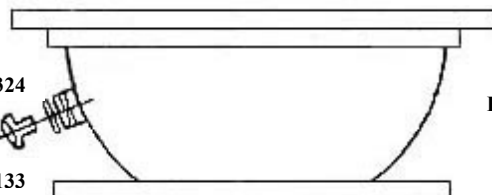

Ton Verge Gasket - 2300

Card - 2938

Pivot & Shadow pin assembly - 2683

Centre stem assembly - 2678

Gimbal screw - 2310

Lubber Line Carrier Assv - 2820

Basic Bowl Assembly -
White - Sail - 2801
Black - Sail - 2801B