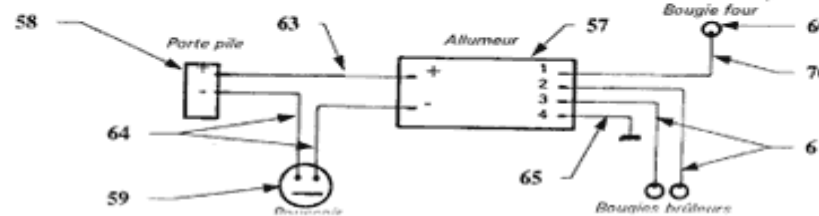

COOKER GASCOGNE since 09/1999

Reference	Designation	
1	04200030	Stainless steel inner oven
2	04200022	Side plate
3	0823003769	Fascia panel (incl. Ignitor hole)
4	0823002410	Welded oven rear plate
5	08200039	Bottom plate protection
6	59948	Right/h door section
6	59949	Left/h door section
6	55917	Inner oven double glass
6	73616	Black silicone section
6	64001	Wooden door handle Light
6	55916	Fascia glass
6	59947	Lefl/h door handle holder
6	59946	Right/h door handle holder
6	56826	Vis fixation double hublot en téflon
7	71265	Screw F Z, M6-35
8	04200034	Stainless steel door hinge
9	04200033	Right/h door sector
10	04200035	Left/h door sector
11	51341	Door spring
12	04207136	Welded door locking device
13	71267	Protection cap (Door locking device)
14	71022	Oven door tightness seal
15	08208146	Stainless steel anti-rolling bar
16	70110	Rubber foot
18	04207142	Oven shelf stainless steel
19	0440602960	Enamelled oven bottom plate
20	04200026	Dripping pan
21	04207143	Oven grid Stainless steel
22	57040	Brass wheel Ø 24 mm
23	51346	Tube
24	71383	Fast nut stainless steel
25	08200028	Stainless steel 2-burner spillage tray
26	58842	Rear pivot
27	08238138	Complete pan support
28	08230052	Panholder bar holding pillar
29	71444	Top grid swivel fastening
30	SC08200060	Right/h pan holder
31	SC08200061	Left/h pan holder
32	55018	Pan holder button
33	59993	Large burner cap
34	59997	Large burner cup (aluminium)