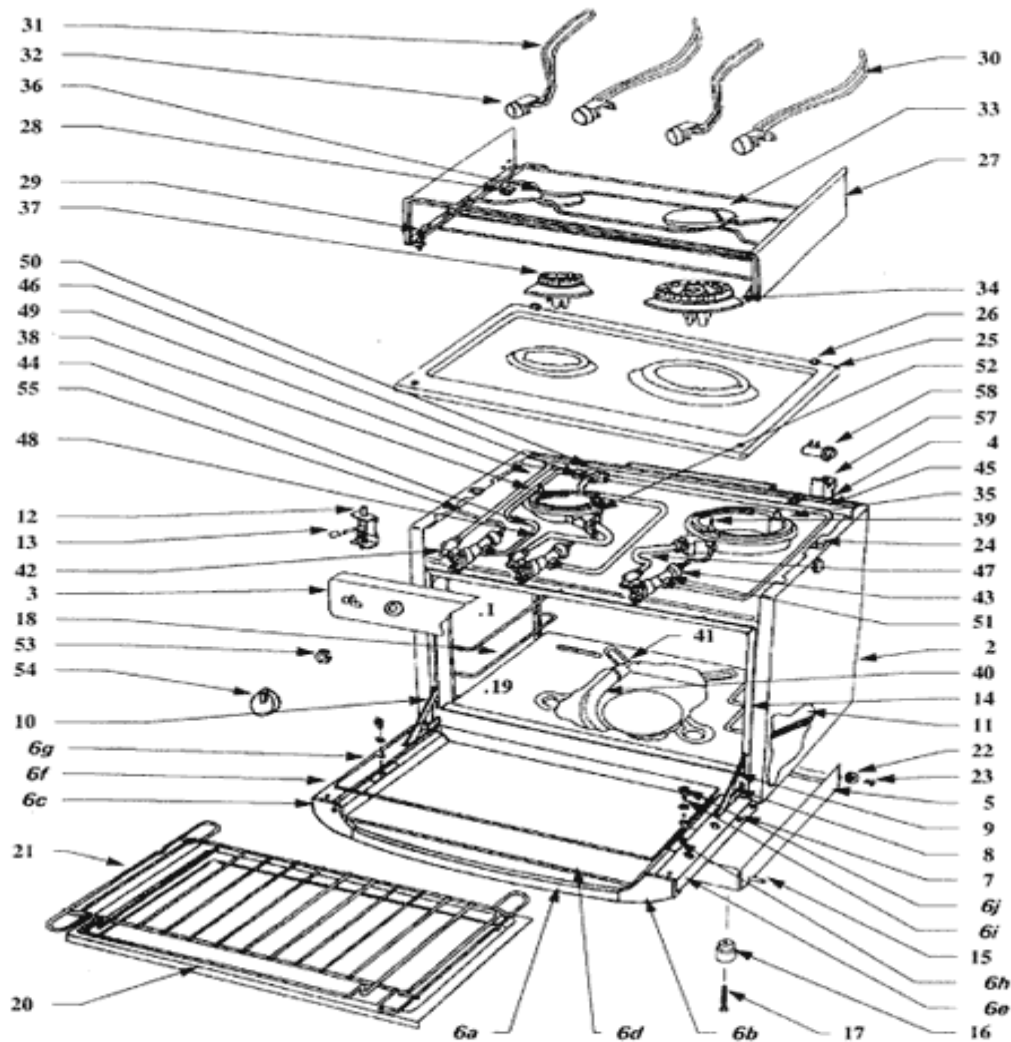

COOKER GASCOGNE since 09/1999

Reference	Designation	
1	04200030	Stainless steel inner oven
2	04200022	Side plate
3	0823003769	Fascia panel (incl. Ignitor hole)
4	0823002410	Welded oven rear plate
5	08200039	Bottom plate protection
6	59948	Right/h door section
6	59949	Left/h door section
6	55917	Inner oven double glass
6	73616	Black silicone section
6	64001	Wooden door handle Light
6	55916	Fascia glass
6	59947	Lefl/h door handle holder
6	59946	Right/h door handle holder
6	56826	Vis fixation double hublot en téflon
7	71265	Screw F Z, M6-35
8	04200034	Stainless steel door hinge
9	04200033	Right/h door sector
10	04200035	Left/h door sector
11	51341	Door spring
12	04207136	Welded door locking device
13	71267	Protection cap (Door locking device)
14	71022	Oven door tightness seal
15	08208146	Stainless steel anti-rolling bar
16	70110	Rubber foot
18	04207142	Oven shelf stainless steel
19	0440602960	Enamelled oven bottom plate
20	04200026	Dripping pan
21	04207143	Oven grid Stainless steel
22	57040	Brass wheel Ø 24 mm
23	51346	Tube
24	71383	Fast nut stainless steel
25	08200028	Stainless steel 2-burner spillage tray
26	58842	Rear pivot
27	08238138	Complete pan support
28	08230052	Panholder bar holding pillar
29	71444	Top grid swivel fastening
30	SC08200060	Right/h pan holder
31	SC08200061	Left/h pan holder
32	55018	Pan holder button
33	59993	Large burner cap
34	59997	Large burner cup (aluminium)