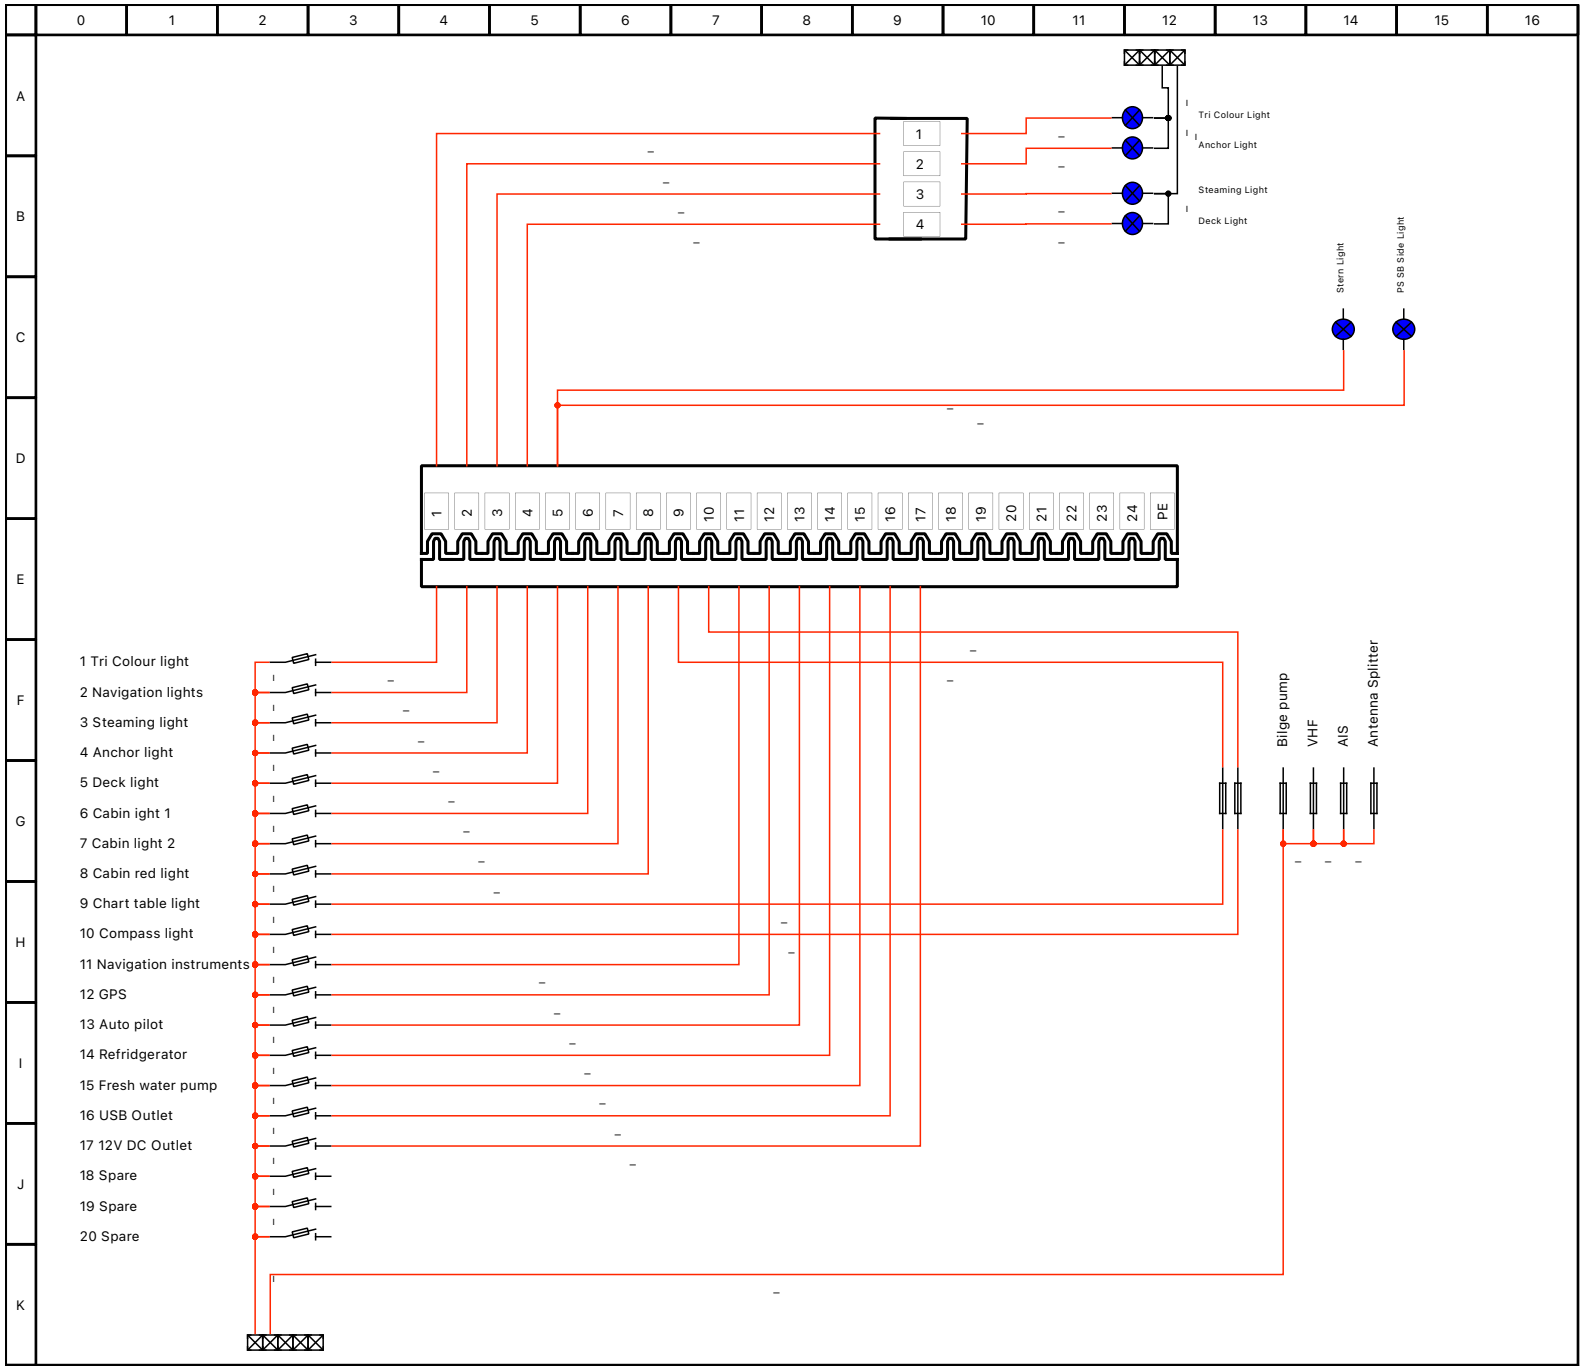

Author: MF  
 Date: 26-03-2023

DC Supply

File: FF1100 FliereFluiter  
 Folio: 2/4

Author: MF  
 Date:

Light Distribution

File: FF1100 FliereFluiter  
 Folio: 4/4