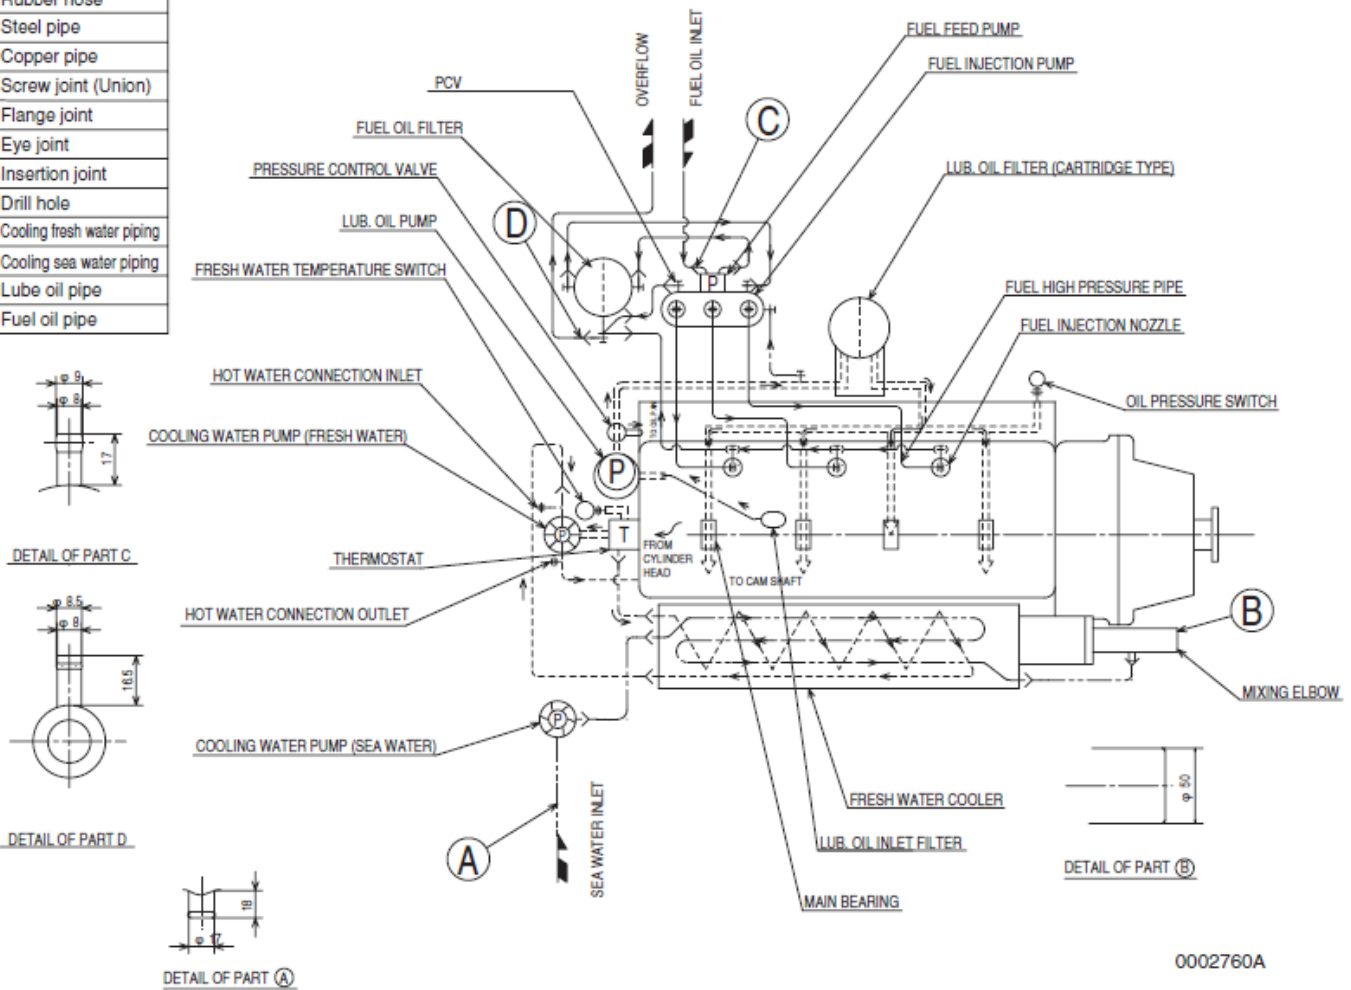

Marks of piping	
RH	Rubber hose
SGP STS	Steel pipe
C1201T	Copper pipe
↔	Screw joint (Union)
⊕	Flange joint
⊖	Eye joint
⊙	Insertion joint
⋯	Drill hole
⋯	Cooling fresh water piping
⋯	Cooling sea water piping
⋯	Lube oil pipe
⋯	Fuel oil pipe

Figure -4

0002760A