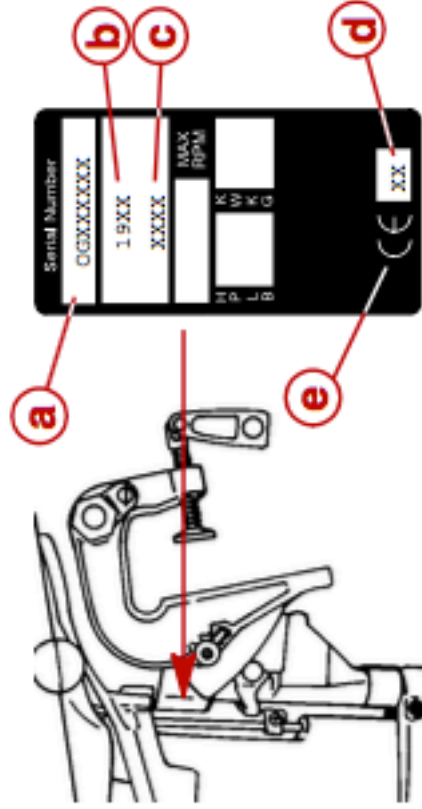

The Outboard serial number is located on the lower starboard side of the engine block. A serial number is also located on the starboard side of the swivel bracket.

- a** - Serial number
- b** - Model year
- c** - Model description
- d** - Year manufactured
- e** - Certified Europe insignia