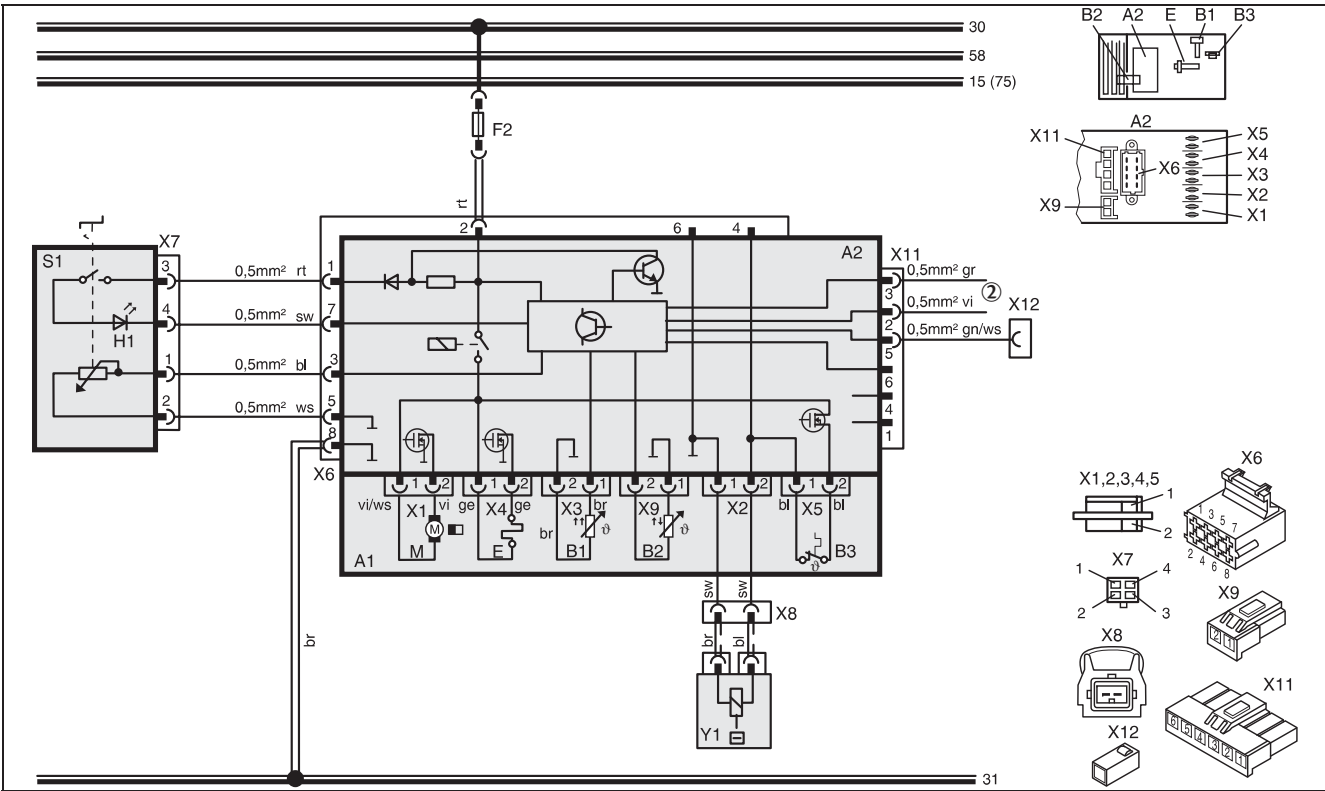

Air Top 2000 Diagnostic

Fig. 30: Wiring Diagram (Automatic Control) for AT 2000 Heater, 12 /24 V, with Control Knob, legend see page 22